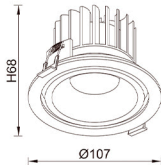

Specification of installation

In order to ensure safety use, please notice the following items:

- Read and understand the whole Specification.
- Suitable for the use of 220-240V and 50-60Hz.
- Must be installed on the fixed places and be checked annually
- Please wear gloves as instalment and avoid rot on the surface of plating.
- Please turn off the lighting source by soft cloth as deaning prohibited to use of rotted detergent.
- Please connect with the local sales service center when there are any abnormality.

Габаритные размеры

Product coding: CLT 005C108 4000K