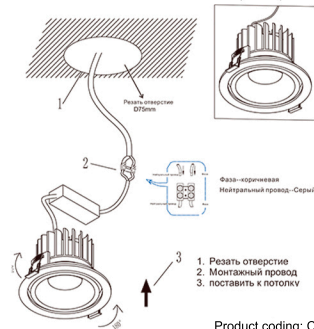

Specification of installation

In order to ensure safety use, please notice the following items:

- Read and understand the whole Specification.
- Suitable for the use of 220-240V and 50-60Hz.
- Must be installed on the fixed places and be checked annually
- Please wear gloves as instalment and avoid rot on the surface of plating.
- Please turn off the lighting source by soft cloth as deaning prohibited to use of rotted detergent.
- Please connect with the local sales service center when there are any abnormality.

Габаритные размеры

Product coding: CLT 005C108 4000K